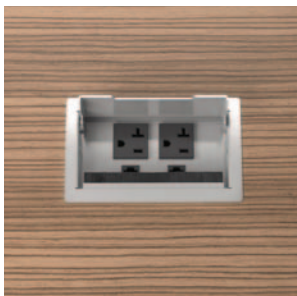

New Power Modules

Villa Power/
Communication
Module